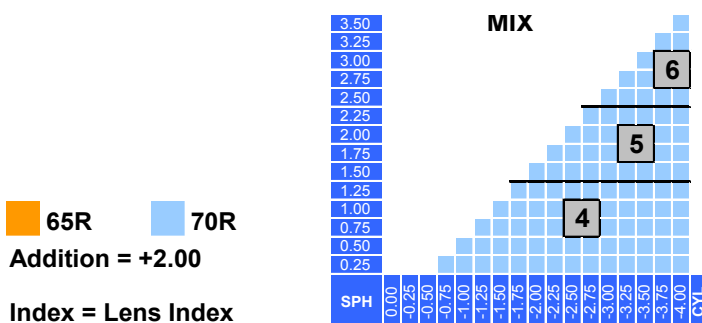

## Specification

Material	Trivex	Addition (dpt)	0.75~3.50
Refractive Index	1.53	Base curve	0.5~8BC
Gravity	1.11	Max Diameters (mm)	75
Abbe Value	45	Fitting Height (mm)	19/21
UV cut off (mm)	400	Available Corridor length (mm)	13/15
Color	Clear	ID Mark	FDT

## Lens Features

- Premium Freeform Progressive lens
- Ray tracing optimization
- Fixed Inset 2.5mm
- Rx compensation with wearer's parameters
- Fitting cross at 2mm above PRP
- Fitting height 19mm or above

## Power Chart

65R 70R  
Addition = +2.00  
Index = Lens Index