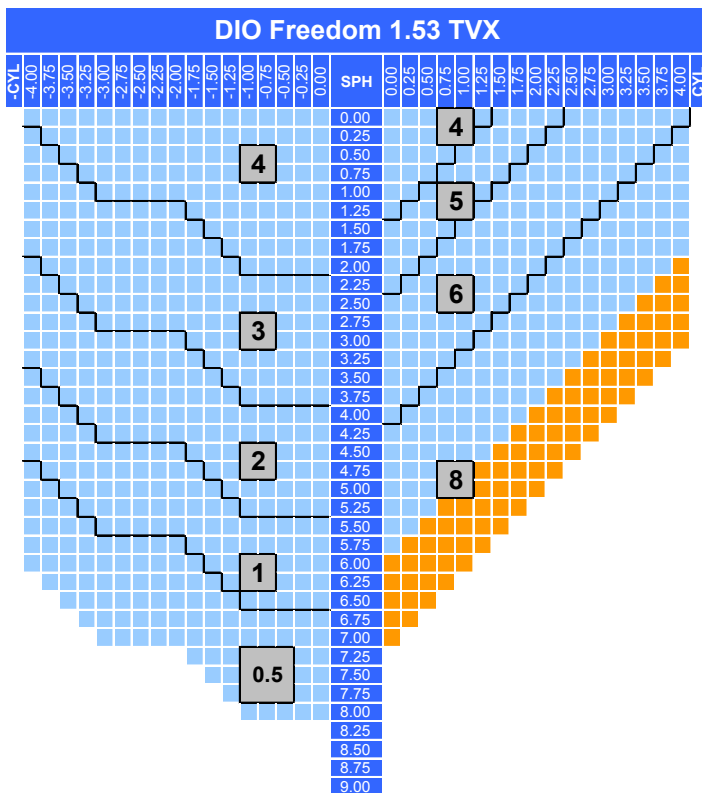

## Specification

Material	Trivex	Addition (dpt)	0.75~3.50
Refractive Index	1.53	Base curve	0.5~8BC
Gravity	1.11	Max Diameters (mm)	75
Abbe Value	45	Fitting Height (mm)	19/21
UV cut off (mm)	400	Available Corridor length (mm)	13/15
Color	Clear	ID Mark	FDT

## Lens Features

- Premium Freeform Progressive lens
- Ray tracing optimization
- Fixed Inset 2.5mm
- Rx compensation with wearer's parameters
- Fitting cross at 2mm above PRP
- Fitting height 19mm or above

## Power Chart

65R 70R  
Addition = +2.00  
Index = Lens Index

## Lens Marking Layout